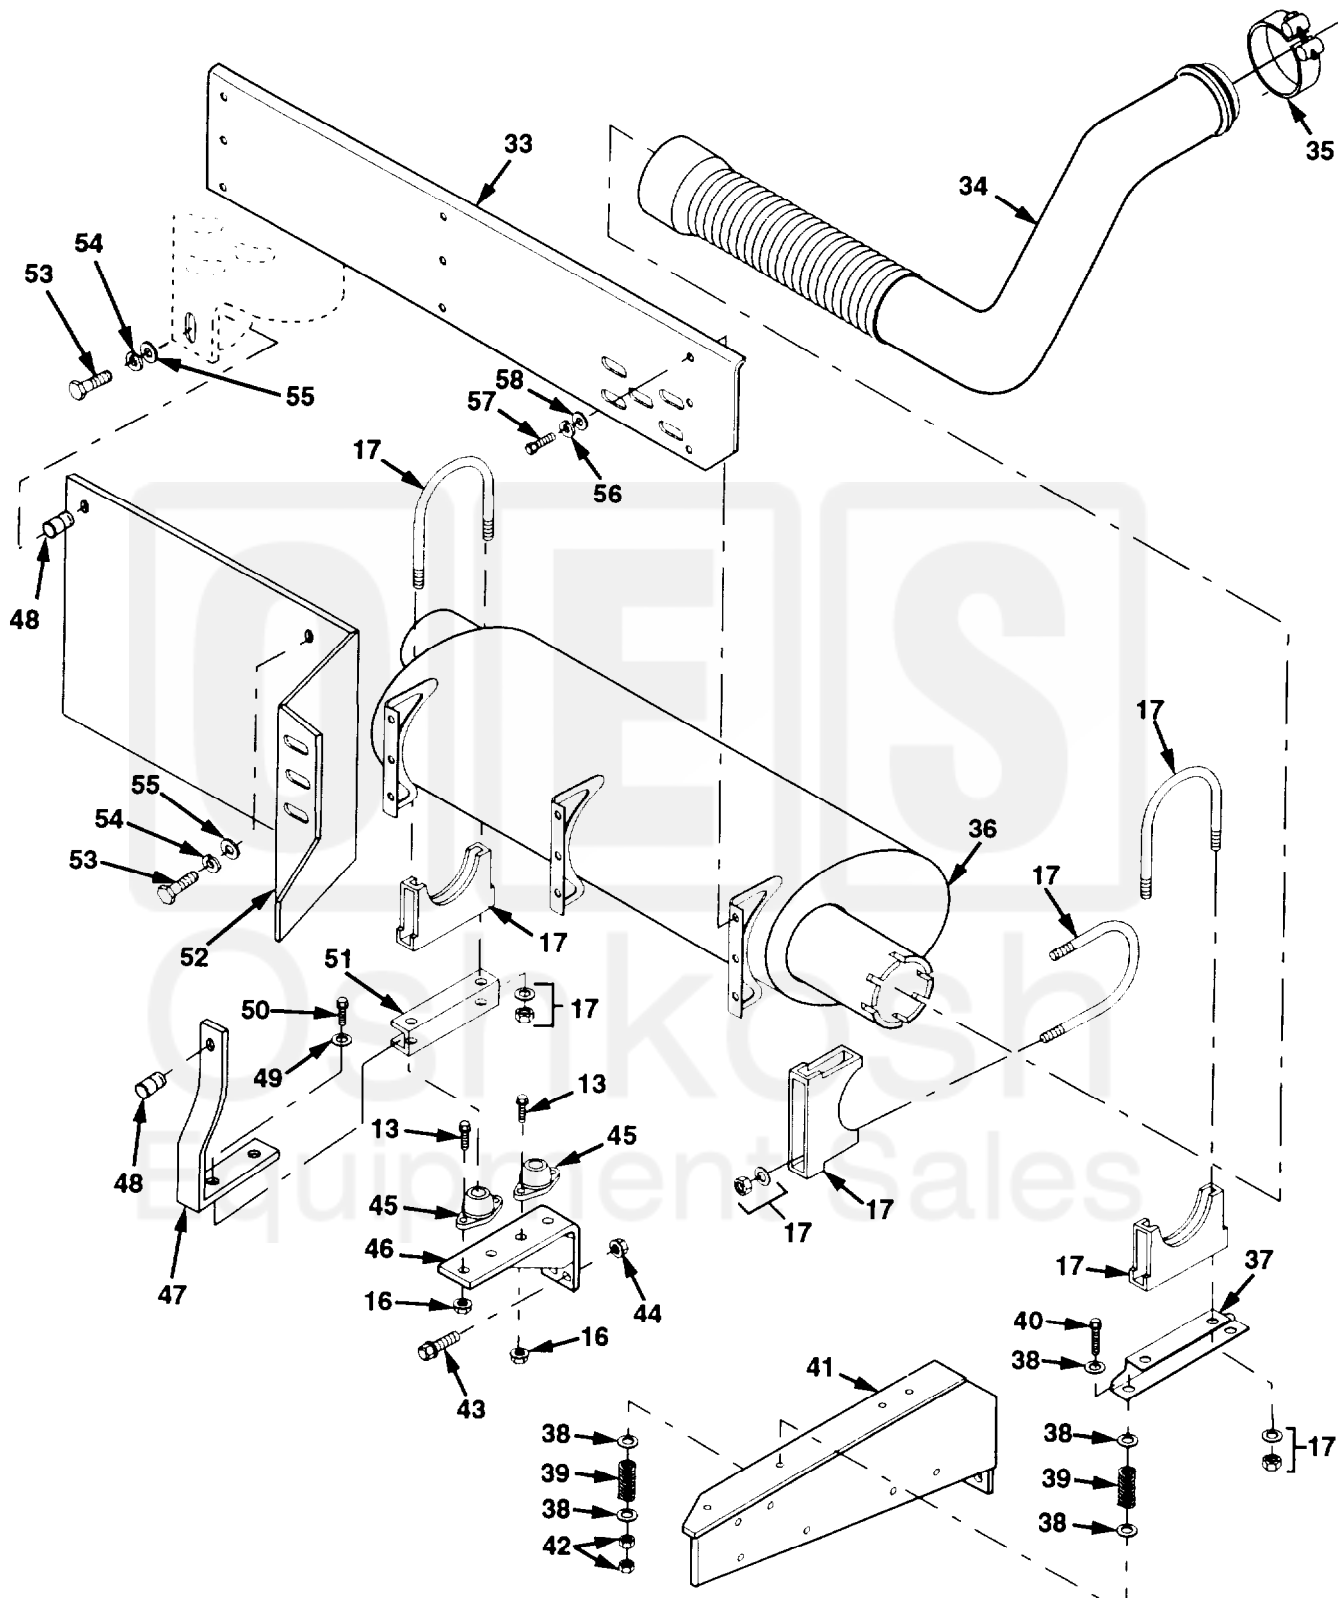

Figure 41. Muffler/Tailpipe Assembly (Sheet 1 of 2)

Figure 41. Muffler/Tailpipe Assembly (Sheet 2 of 2)

Section II. REPAIR PARTS LIST

(1) ILLUSTRATION		(2)	(3)	(4)	(5)	(6)	(7)	(8)
(a) FIG NO.	(b) ITEM NO.	SMR CODE	NATIONAL STOCK NUMBER	CAGE	PART NUMBER	DESCRIPTION  USABLE ON CODE	UM	QTY INC IN UNIT
						GROUP 0401 MUFFLER/TAILOPE ASSEMBLY		
41	1	PF000	- - -	45152	1778720U	LADDER,SUPPORT	E4	2
41	2	PAOZZ	5305-00-984-6212	96906	MS35206-265	SCREW.MACHINE #10-24 X 3/4	EA	2
41	3	PFOZZ	5340-01-092-1637	74687	028-561	HOOK.SUPPORT	EA	1
41	4	PFOZZ	5343-01-354-0175	45152	1778690W	ARM.SUPPORT	EA	1
41	5	PAOZZ	5310-00-208-1918	72962	SN-104-NM-22	NUT.SELF-LOCKING #10-24	EA	2
41	6	MOOZZ	- - -	45152	1957510-6	.STRIP.RUBBER MAKE FROM PART NUMBER EE41398,CAGE 45152, APPROXIMATELY 6 INCHES LONG	EA	1
41	7	PAOZZ	5310-30-061-4650	96906	MS51943-31	NUT,SELF-LOCKING 1/4-20	EA	1
41	8	PFOZZ	5340-01-156-6776	64386	277-A-80-1	STRAP.RETAINING	EA	1
41	9	PAOZZ	5306-00-226-4825	80204	B1821BH031C075N	.SCREW.CAP.HEX 5/16-18 X 3/4	EA	1
41	10	PAOZZ	2540-01-152-7764	64386	67D794	LATCH.HOOD	EA	1
41	11	PAOZZ	5305-00-071-2510	80204	B1821BH025C175N	SCREW,CAP HEX 1/4-20 X 1 3/4	EA	1
21	12	PAOZZ	5310-01-340-5671	45152	1333510	NUT,SELF-LOCKING 5/16-18	EA	1
41	13	PAOZZ	5305-01-340-0225	45152	1754210	SCREW CAP.FLANGED 5116-18 X 1	EA	15
41	14	PAOZZ	2990-01-336-8214	17284	FB0052	RAIN CAP.EXH PIPE	EA	1
41	15	PFOZZ	2990-01-354-2786	45152	1810090	GUARD.EXHAUST PIPE	EA	1
CI	16	PAOZZ	5310-01-340-5671	45152	1333510	NUT.SELF-LOCKING 5/16-18	EA	15
41	17	PAOZZ	5340-01-351-1448	76700	89560-K	CLAMP	EA	5
41	18	PFOZZ	2943-01-354-0435	45152	1802370W	SUPPORT,TAILOPE	EA	1
41	19	PAOZZ	5310-01-159-8178	45152	110310A	NUT.SELF-LOCKING 1/2-13	EA	8
41	20	PFOZZ	5340-31-169-2963	45152	1376420	BRACKET.ANGLE	EA	1
41	21	PAOZZ	5305-01-150-7736	52167	WH0616TB	SCREW.CAP.HEXAGON 1/2-13 X 1 1/2	EA	5
41	22	PADZZ	5305-01-156-5442	45152	111314A	SCREW.CAP.HEX 1/2-13 X 1 3/4	EA	1
41	23	PFOZZ	2990-01-354-2790	45152	1892170W	HANGER.ENGINE	EA	1
41	24	PAOZZ	5306-01-155-9765	45152	115304A	BOLT,MACHINE 1/2-13 X 1 1/4	EA	2
41	25	PAOZZ	5310-00-637-4541	96906	MS35338-46	WASHER.LOCK 3/8	EA	1
41	26	PAOZZ	5335-01-156-5099	45152	118941A	SCREW 3/8-16 X 1	EA	1
41	27	PAOZZ	2993-01-335-8247	45152	1802440	PIPE.EXHAUST	EA	1
41	28	PAOZZ	5335-31-157-5624	45152	1324510	SCREW.TAPPING 5/16-18 X 3/4	EA	12
41	29	PFOZZ	2990-01-354-0429	45152	1865870	GUARD.TAILOPE LWR	EA	1
41	30	Moazz	- - -	45152	1904710U-28	CHAIN.SAFETY MAKE FROM PART NUMBER 70105-326. CAGE 46156. APPROXIMATELY 28 INCHES LONG.	EA	1